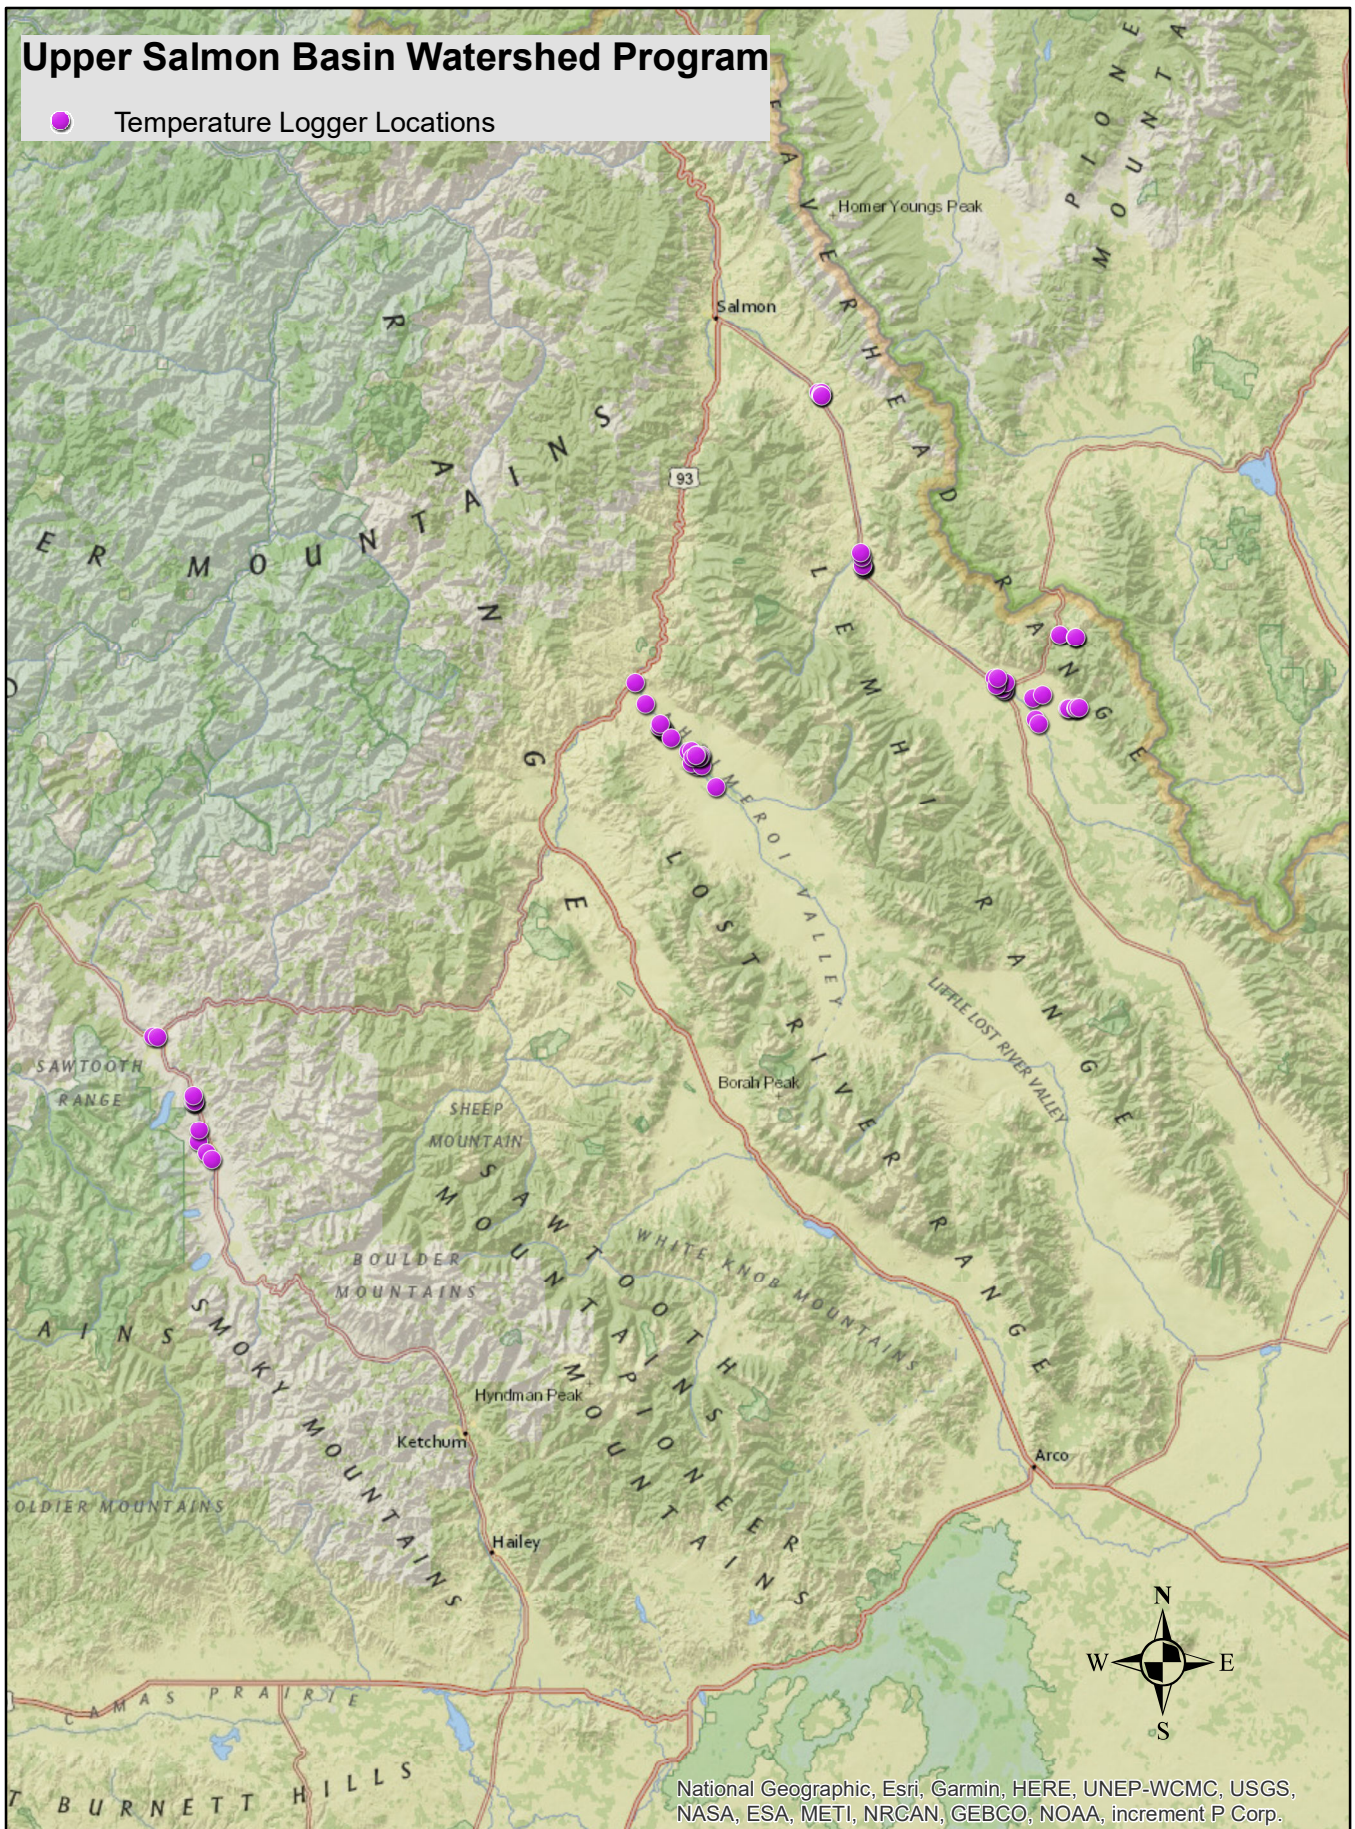

# Upper Salmon Basin Watershed Program

● Temperature Logger Locations

National Geographic, Esri, Garmin, HERE, UNEP-WCMC, USGS, NASA, ESA, METI, NRCAN, GEBCO, NOAA, increment P Corp.