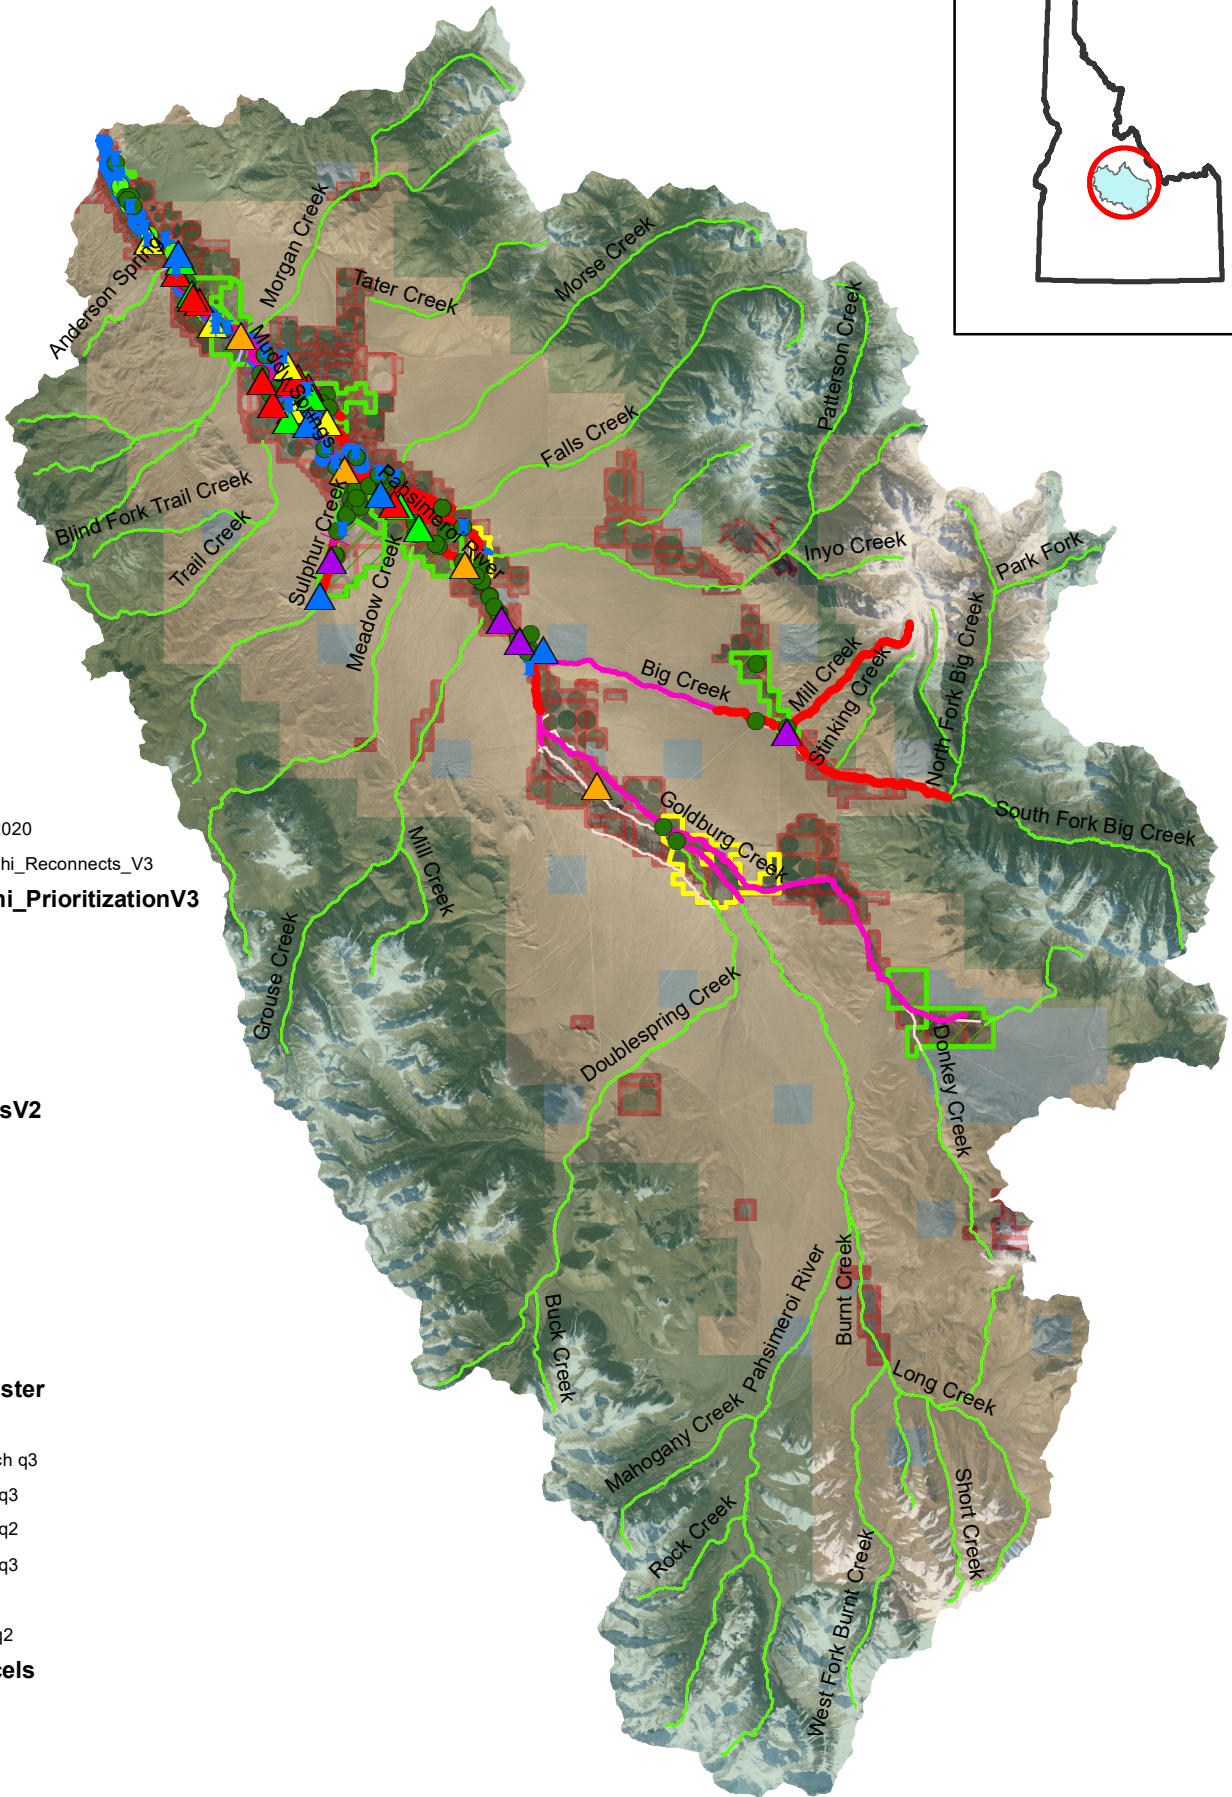

Pahsimeroi

Project Location

Legend

- 2021 and before
- ▲ 2022
- ▲ 2023
- ▲ 2024
- ▲ 2025
- ▲ 2026
- ▲ 2027
- ⚡ IDFG_screens_2020

— Pahsimeroi_Lemhi_Reconnects_V3

Pahsimeroi_Lemhi_PrioritizationV3

Priority

- Complete
- High
- Low
- Med

USBW_EasementsV2

STATUS

- ▨ Current
- ▨ In Progress

2019 Redds

- 0

2020 Redds

- 0

WorkWindowsCuster

Work_Windo

- August q1 - March q3
- July q1 - August q3
- July q2 - August q2
- July q2 - August q3
- July q2 - July q3
- July q2 - March q2

2021_Lemhi_Parcels

OWNERSHIP

- BLM
- PRIVATE
- STATE
- USFS

The USDA-FSA Aerial Photography Field office asks to be credited in derived products.