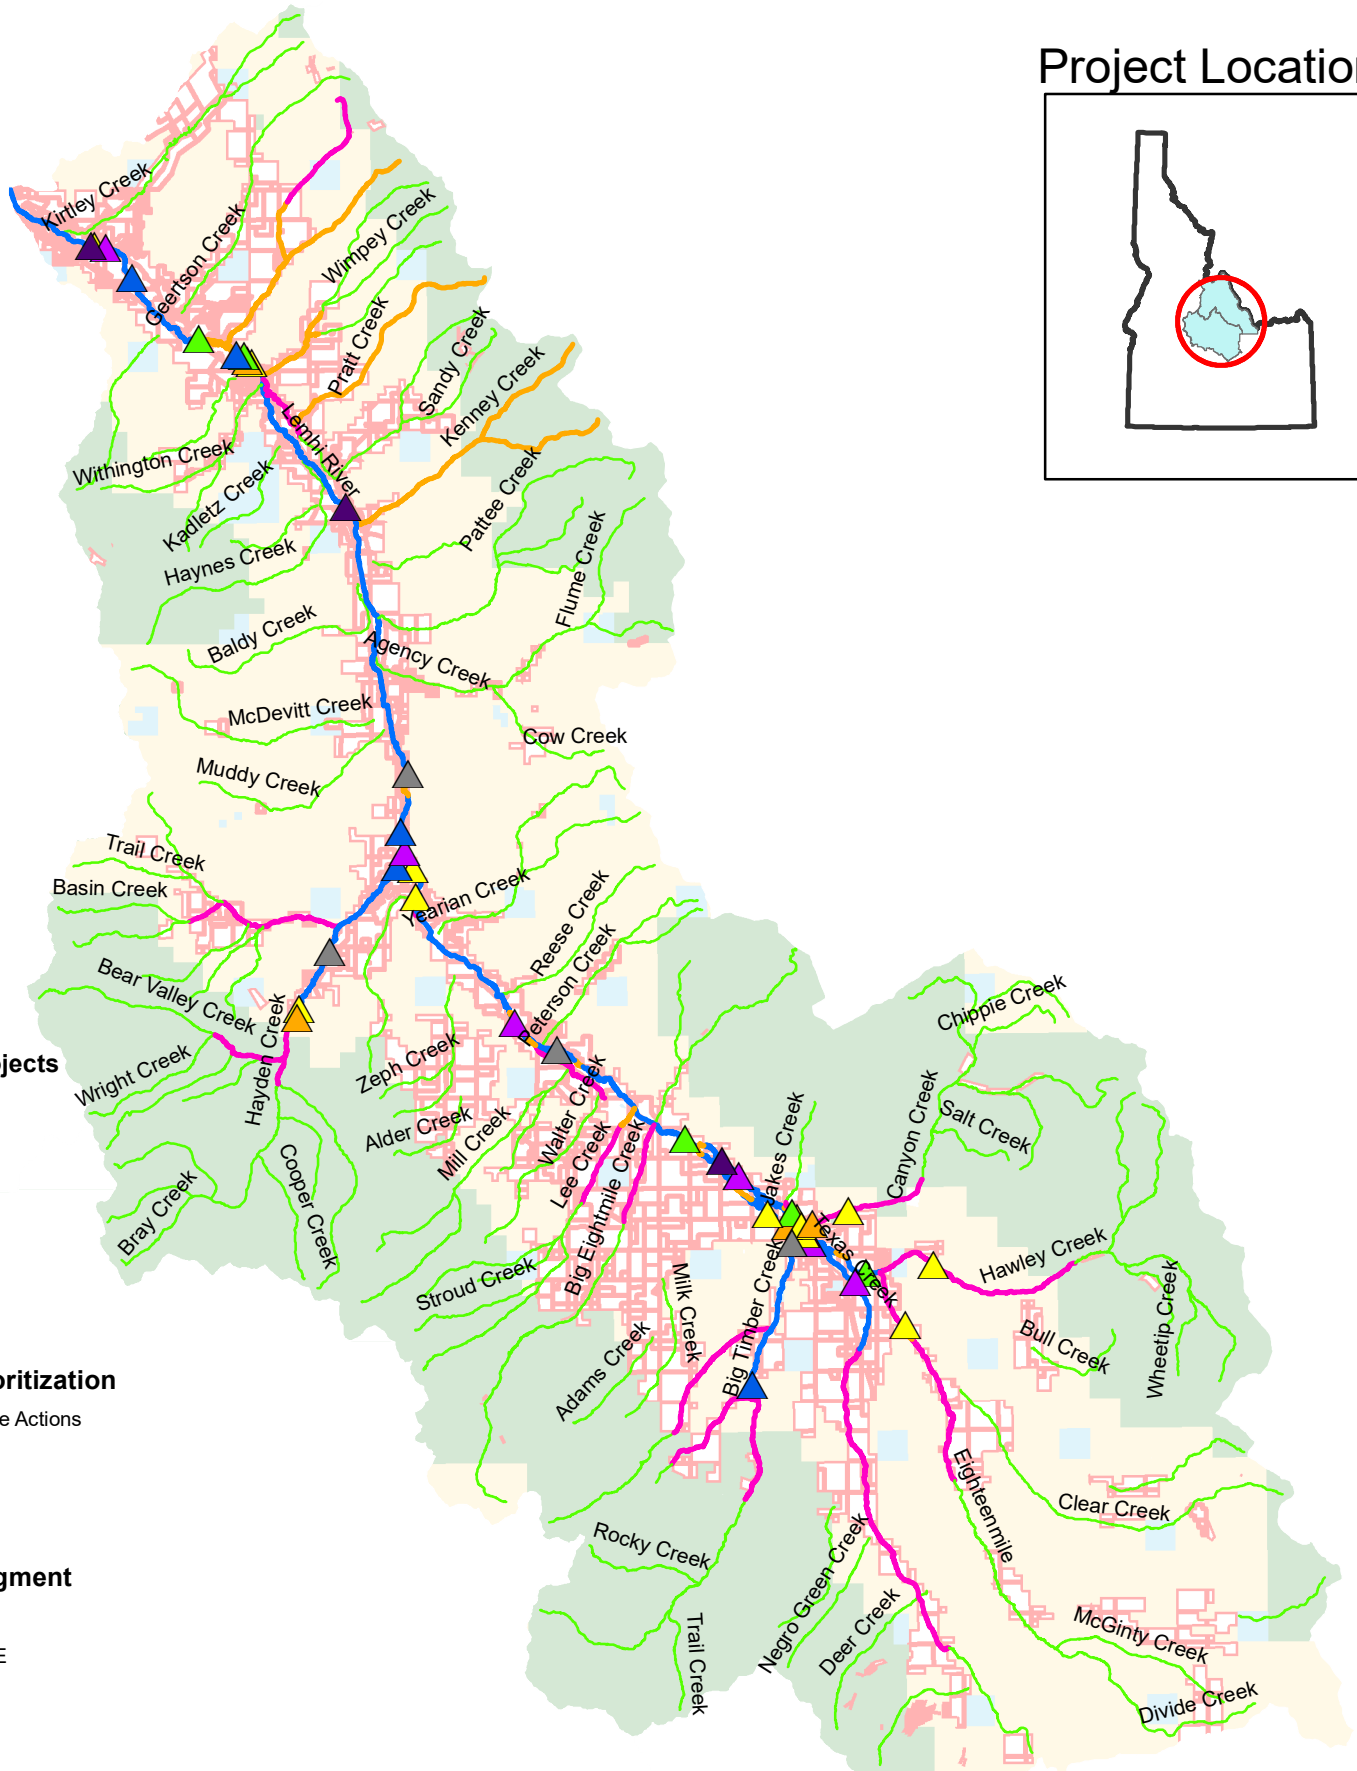

Lemhi Prioritization Map

Project Location

Legend

Planned Projects

- ▲ 2021
- ▲ 2022
- ▲ 2023
- ▲ 2024
- ▲ 2025
- ▲ 2026
- ▲ 2027

Priority Prioritization

- Complete Actions
- High
- Low
- Med

Land Management

- BLM
- PRIVATE
- STATE
- USFS