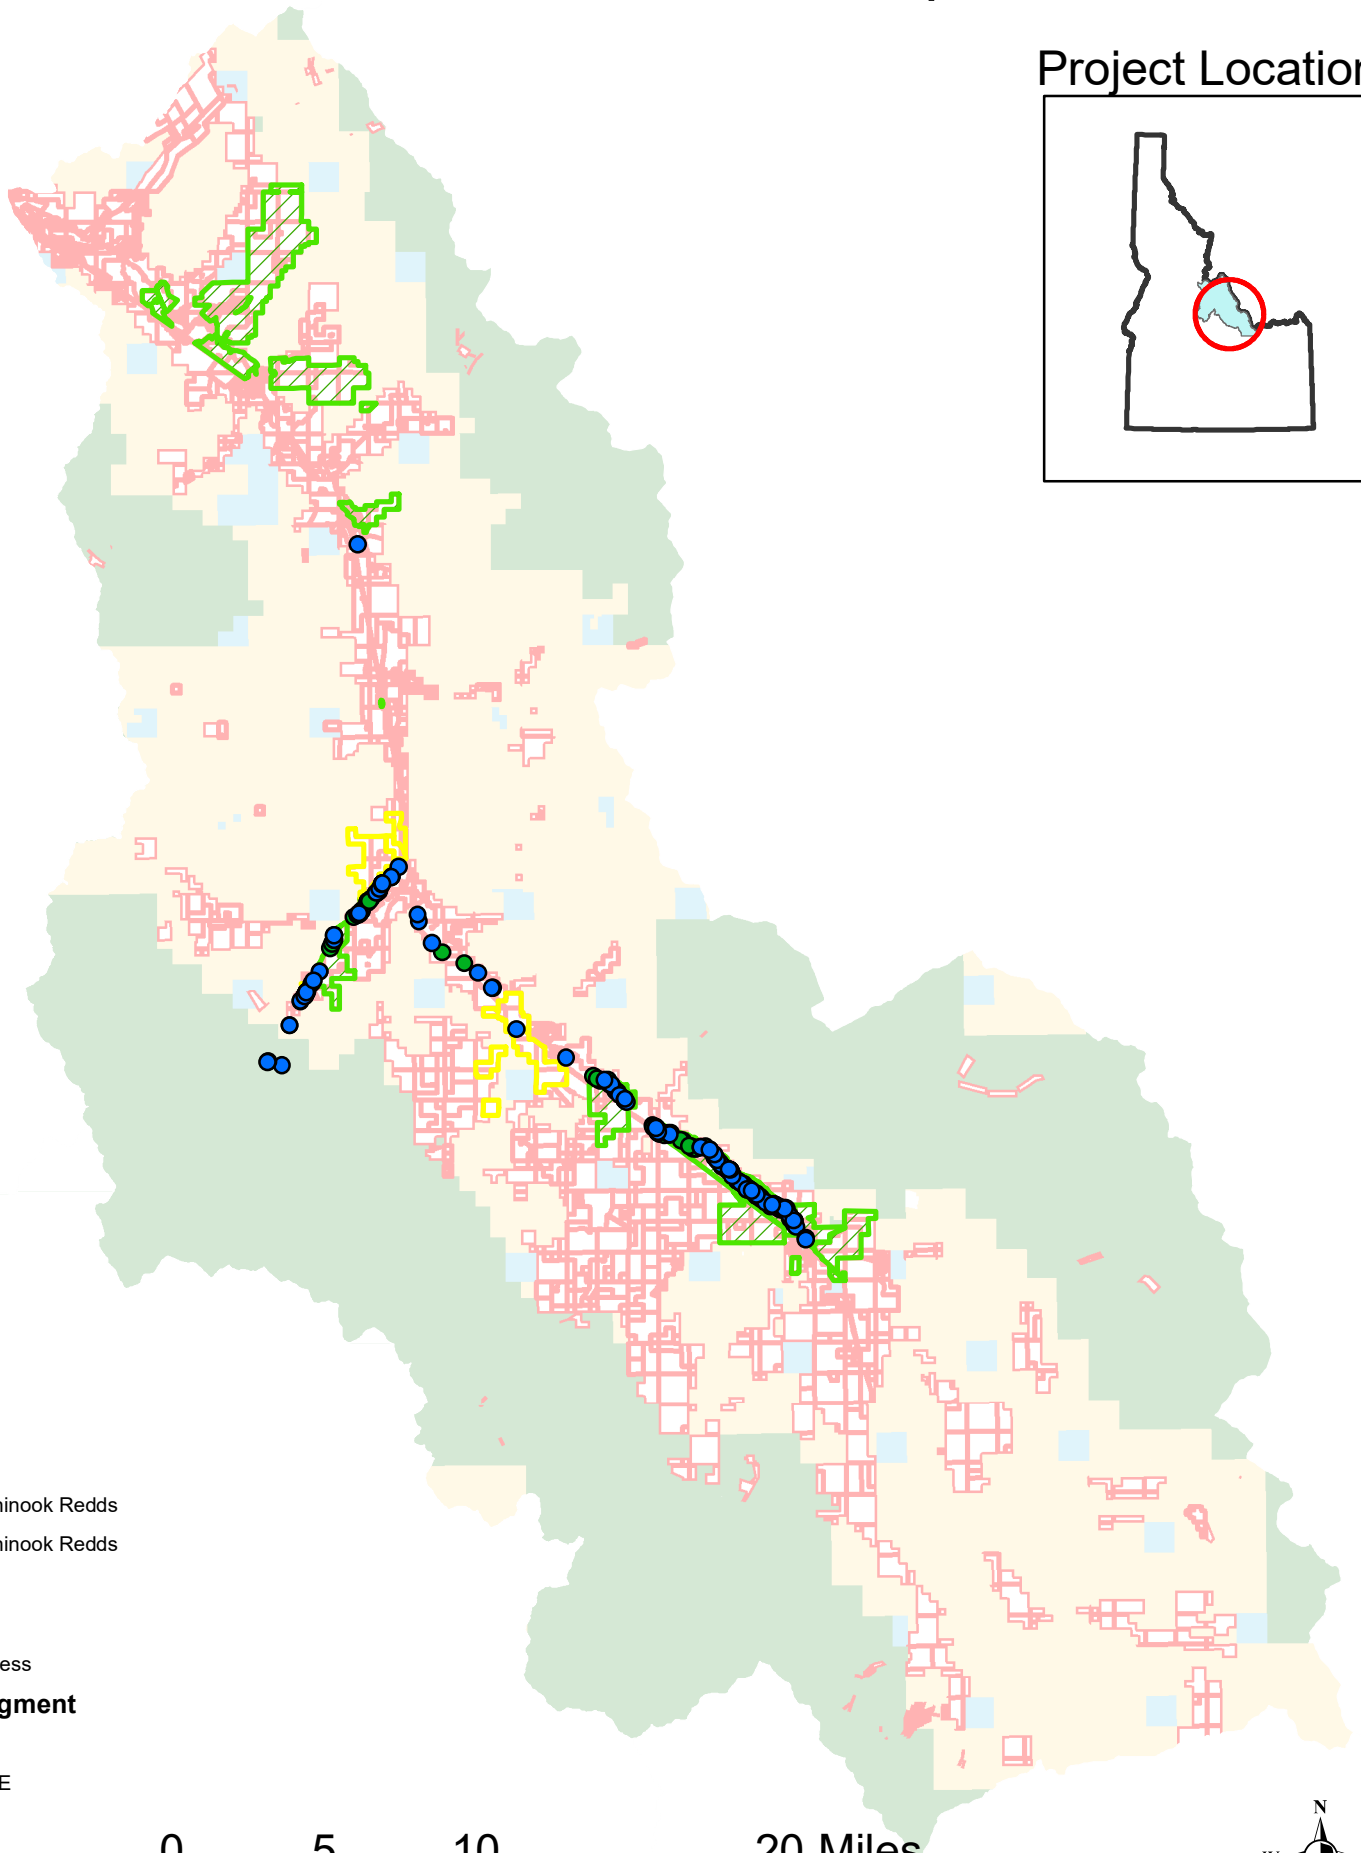

Lemhi Prioritization Map

Project Location

Legend

- 2019 Chinook Redds
- 2020 Chinook Redds

Easements

- ▨ Current
- ▨ In Progress

Land Management

- BLM
- PRIVATE
- STATE
- USFS

0 5 10 20 Miles